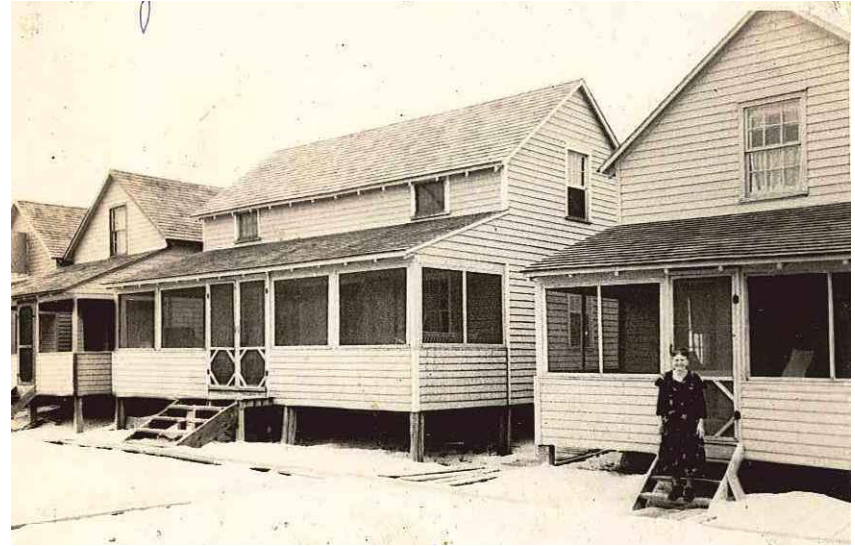

OLD FENWICK ISLAND DRAWBRIDGE

Built 1892

NORMAN LONG AND VIOLA MAGEE MURRAY

IN MODEL T FORD  
Courtesy of Helen Miller Hudson

Old Fenwick Island

Maryland Beach

The Clark's Ice Truck

1962