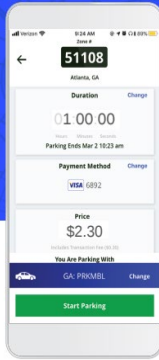

# Visitor Permits

Hourly, daily & weekly visitor permits are available for purchase through the ParkMobile app. This virtual permit allows visitors to park on the streets where spots are indicated by white lines. Yellow lines on streets indicate no parking zones. Park your vehicle off of the paved roadway and in the direction of traffic flow. The ParkMobile permits are for street parking only. ParkMobile permits do not apply where blue hangtag permits are required at the beach ends. Scan the QR code to download the ParkMobile app and follow the steps below to get started.

Enter your zone number by referring to nearby signage or using the map.

Select the duration of time you want to park.

Confirm your information and start your parking session.

Monitor your session and extend time remotely if needed.