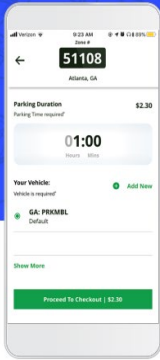

# Visitor Permits

Hourly, daily & weekly visitor permits are available for purchase through the ParkMobile app. This virtual permit allows visitors to park on the streets where spots are indicated by white lines. Yellow lines on streets indicate no parking zones. Park your vehicle off of the paved roadway and in the direction of traffic flow. The ParkMobile permits are for street parking only. ParkMobile permits do not apply where blue hangtag permits are required at the beach ends. Scan the QR code to download the ParkMobile app and follow the steps below to get started.

Enter your zone number by referring to nearby signage or using the map.

Select the duration of time you want to park.

Confirm your information and start your parking session.

Monitor your session and extend time remotely if needed.